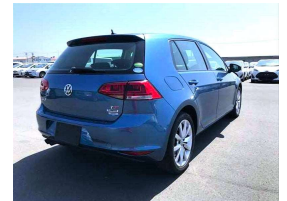

2013 Volkswagen Golf TSi BM HIGH LINE MK7

VEHICLE INFORMATION

Cash Price

Includes GST

$12,750

Finance this vehicle
from only

$64.38

per week*

Gain peace of mind
with Mechanical
Breakdown
Insurance. Ask us
how.

Body

Hatchback

Odometer

76,000 km

Engine

1400 cc

Fuel Type

Petrol

Transmission

Tiptronic Auto

Fuel Saver Rating

3.00 out of 6 stars

VIN

VWZZZAUZEW102347

Reg No.

-

Ext Colour

Blue

History

-

Seats

-

Interior

-

Audio

-

Stock ID

9189

Features / Comments

Just had a service
Milage verified
Mark 7 model
9 Airbags
ABS
ESC
Blue motion
Remote key
Paddle shift
Steering wheel controls
C/D Player
Radar cruise control
Parking sensors

Grey Lynn

Phone 09 378 8837, Email sales@selectedautos.co.nz

327 Great North Road, Grey Lynn, Auckland

*Finance calculation based on a 60 month term, no deposit and with an example annual fixed interest rate of 9.95%. Actual interest rate may be higher or lower. Includes an establishment fee of $395 and a monthly maintenance fee of $0.00. Full term amount payable of $16,738. Estimate only, not an offer of finance. Terms, conditions and lending criteria apply.