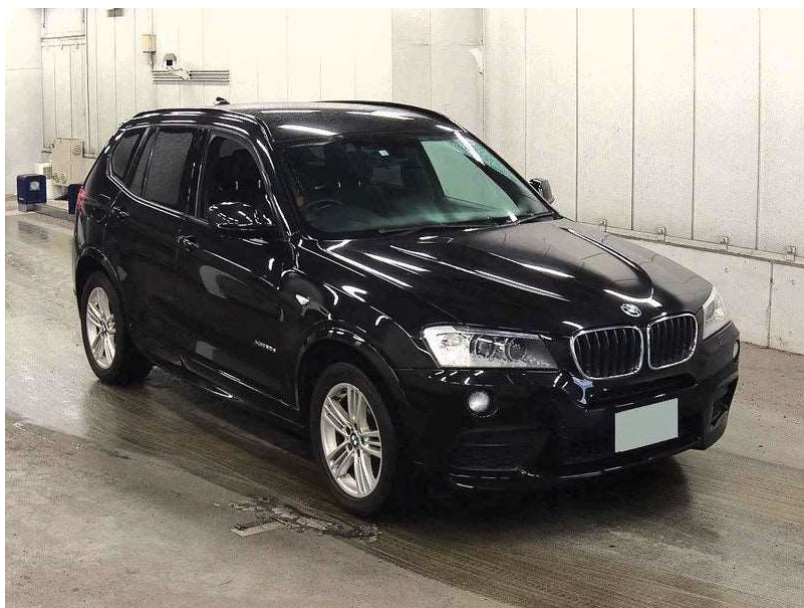

2014 BMW X3 X-DRIVE 20D M-SPORT

VEHICLE INFORMATION

Cash Price

Includes GST

\$17,990

Finance this vehicle
from only

\$90.04

per week*

Gain peace of mind
with Mechanical
Breakdown
Insurance. Ask us
how.

Body

RV-SUV

Odometer

87,000 km

Engine

2000 cc

Fuel Type

-

Ext Colour

Black

History

-

Seats

-

Interior

-

Audio

-

Stock ID

9309

Features / Comments

Just had a service
Milage verified
4WD
Diesel
Intercooled turbo
Leather seats
8 Airbags
ABS
ESC
Cruise control
Steering wheel controls
Engine push start button
Electric seats