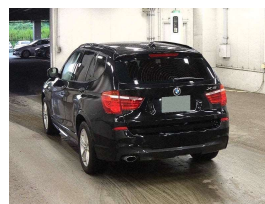

2014 BMW X3 X-DRIVE 20D M-SPORT

VEHICLE INFORMATION

Cash Price

Includes GST

$17,990

Finance this vehicle
from only

$90.04

per week*

Gain peace of mind
with Mechanical
Breakdown
Insurance. Ask us
how.

Body

RV-SUV

Odometer

87,000 km

Engine

2000 cc

Fuel Type

Diesel

Transmission

Tiptronic Auto

Fuel Saver Rating

3.00 out of 6 stars

VIN

WBAWY320800H06800

Reg No.

-

Ext Colour

Black

History

-

Seats

-

Interior

-

Audio

-

Stock ID

9309

Features / Comments

Just had a service
Milage verified
4WD
Diesel
Intercooled turbo
Leather seats
8 Airbags
ABS
ESC
Cruise control
Steering wheel controls
Engine push start button
Electric seats

Grey Lynn

Phone 09 378 8837, Email sales@selectedautos.co.nz

327 Great North Road, Grey Lynn, Auckland

*Finance calculation based on a 60 month term, no deposit and with an example annual fixed interest rate of 9.95%. Actual interest rate may be higher or lower. Includes an establishment fee of $395 and a monthly maintenance fee of $0.00. Full term amount payable of $23,410. Estimate only, not an offer of finance. Terms, conditions and lending criteria apply.